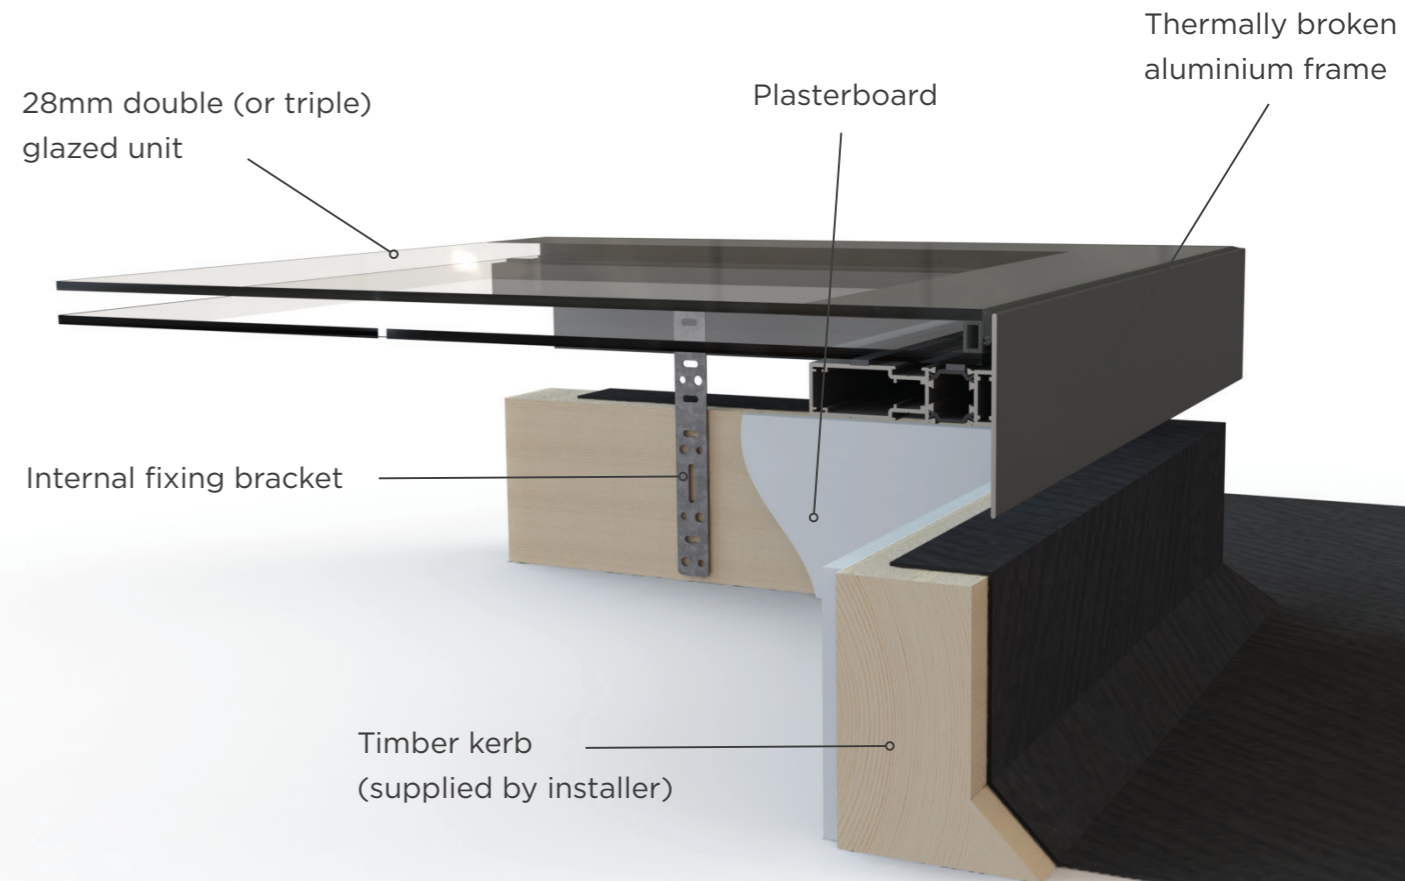

OPAL

PERFORMANCE ROOFLIGHT

CONTEMPORARY FIXED  
ROOF-LIGHT SYSTEM  
PROVIDING **MAXIMUM** DAYLIGHT  
WITH **MINIMAL** FRAMEWORK.

Stock sizes (m) - 1 x 1, 1 x 1.5, 1 x 2

## AESTHETICALLY PLEASING.

- Ultra modern, slimline design
- More visible glass than a traditional pitched roof-light
- Low profile design makes for easy maintenance and unobstructed views
- No exterior trims, flashings or fixings
- Modular and bespoke sizes available
- Available in any RAL colour (RAL 7016, 30% gloss as standard)
- 28mm toughened glass unit, ceramic border as standard
- Triple glazed unit available
- Maximum glazed area 3m<sup>2</sup>

## TECHNICALLY ADVANCED.

- Pre-assembled and glazed with 28mm toughened glass as standard
- Thermally broken aluminium frame
- Suits kerb width of 48mm - 75mm (5° pitch required to shed water)
- 150mm minimum kerb height required at the lowest point (as per LABC guidelines)
- Noise reducing glass - available with triple glazing
- No external fixings - fixed internally for safer installation & ultimate security
- Mechanically cleated corners with secure hidden fixtures
- Manufactured to suit new & existing openings
- Centre pane U Values ranging from 0.6 to 1.2 W/m<sup>2</sup>K
- True one-piece fixing method making it one of the fastest & most secure roof-lights to install

PROVIDING A **CLEAR VIEW**  
OF THE OUTSIDE WORLD.

Fixed internally for ultimate security

Thermally broken. 0.6 -1.2 U-value

Fast installation - one piece fixing method

RAL 7016 (std) or in any RAL

**PREFIX (UK) Ltd**